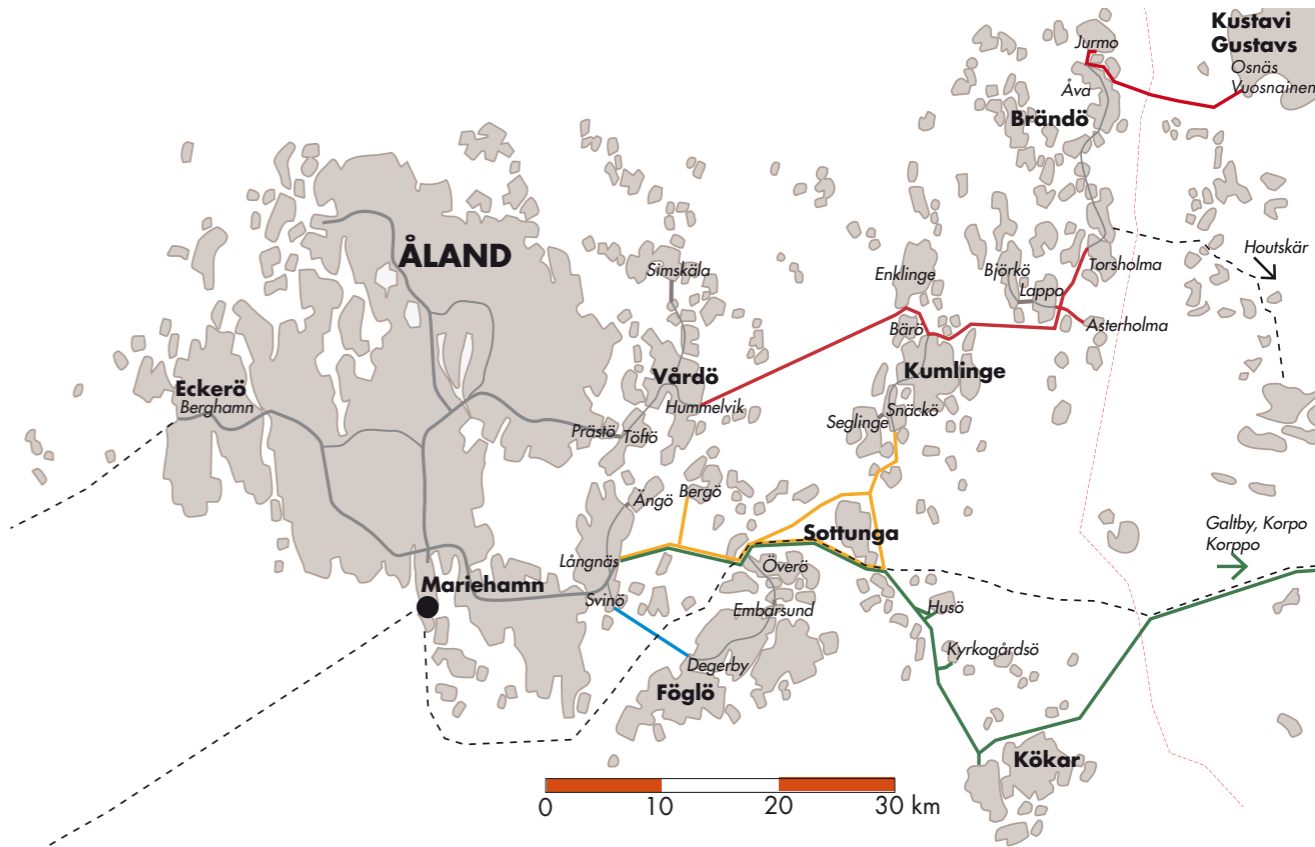

Ti 31/12 Tiistai liikenne, päättyy vuoroon klo. 18:00 Åvasta. Liikennöidään tilauksesta.

Ke 1/1 2020 Keskiviikkoliikenne, liikennöidään tilauksesta.

Public holiday traffic:

Sat 2/11 Saturday schedule.

Fri 6/12 Friday schedule.

Ma 23/12 Monday schedule, all departures by ordering.

Tue 24/12 Tuesday schedule, traffic stops with departure at 18:00 from Åva. All departures by ordering.

Wed 25/12 Traffic in the morning for Christmas Event. Thereafter Wednesday schedule with start at 11:05 from Jurmo that stops with departure at 20:25 at Åva. All departures by ordering.

Thu 26/12 Thursday schedule, all departures by ordering.

Mon 30/12 Monday schedule, traffic stops with departure at 18:00 from Åva. All departures by ordering.

Tue 31/12 Tuesday schedule, traffic stops with departure at 18:00 from Åva. All departures by ordering.

Wed 1/1 2020 Wednesday schedule, all departures by ordering.

20%
rabatt på
förbetalda
biljettavgifter
online.

OBS!
Avboka
senast 24 h
före avgång
för att undvika
avbokningsavgift!

Skärgårdstrafikens körtider | Saaristoliikenteen matkustusajat
Archipelago-traffic traveltimes

- Norra linjen | Pohjoinen linja | Northern line
- Södra linjen | Eteläinen linja | Southern line
- Vajerfärja | Lossi | Cable ferry
- Tvärgående linjen | Poikittainen linja | Cross line
- Föglölinjen | Föglön linja | Föglö line
- Landsväg | Maantie | Road

Tvärgående linjen | Poikittainen linja Cross line ■ Långnäs-Överö, ca 40 min ■ Långnäs-Snäckö, ca 1 h 40 min ■ Långnäs-Bergö, ca +20 min ■ Överö-Snäckö, ca 1 h ■ Snäckö-Kumlinge färjfäste, bilväg ca 11 km	Norra linjen | Pohjoinen linja Northern line ■ Hummelvik-Enklinge, ca 1 h ■ Hummelvik-Kumlinge, ca 1 h 20 min ■ Hummelvik-Lappo, ca 2 h 5 min ■ Hummelvik-Torsholma, ca 2 h 30 min ■ Enklinge-Kumlinge, ca 20 min ■ Asterholma-Lappo, ca 15 min ■ Lappo-Torsholma, ca 20 min ■ Kumlinge-Lappo, ca 45 min ■ Kumlinge-Torsholma, ca 1 h 10 min ■ Åva-Jurmo, ca 10 min ■ Åva-Osnäs, ca 40 min ■ Torsholma-Åva, bilväg ca 17 km	Södra linjen | Eteläinen linja Southern line ■ Långnäs-Överö, ca 40 min ■ Långnäs-Sottunga, ca 1 h 15 min ■ Långnäs-Kökar, ca 2 h 30 min ■ Invikning till Husö, +10 min ■ Invikning till Kyrkogårdsö, +20 min ■ Kökar-Sottunga, ca 1 h 15 min ■ Kökar-Galtby, ca 2 h 30 min
Föglölinjen | Föglön linja | Föglö line ■ Svinö-Degerby, ca 30 min ■ Överö-Degerby, bilväg ca 17 km		

Beräknad körtid över fasta Åland till skärgårdshamnarna | Arvioitu ajoaika Ahvenanmaan läpi saaristosatamiin | Estimated drive time over the mainland of Åland to the archipelago harbors:

Mariehamn-Långnäs/Svinö ca | noin | about 40 min
Mariehamn-Hummelvik ca | noin | about 90 min
Eckerö-Långnäs/Svinö ca | noin | about 70 min
Eckerö-Hummelvik ca | noin | about 90 min